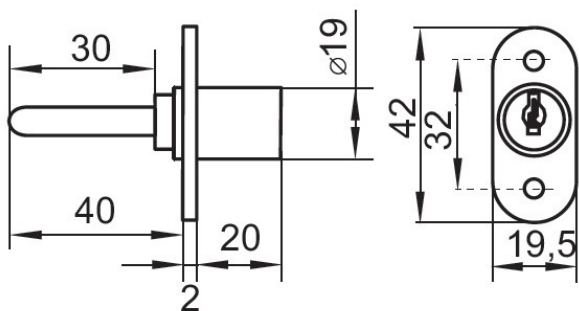

PRODUCT SHEET

Description:

Cent. Lock 1018, $\varnothing 19 \times 20$ mm, 40mm Tail, CK SISO, BLK, KA D20, No Bar or Accessories, CK:SISO

Item number:

14.03.136-8

Units	Box	Carton	HS Code	Barcode
Pcs.	30	300	8301300000	 5704866499422